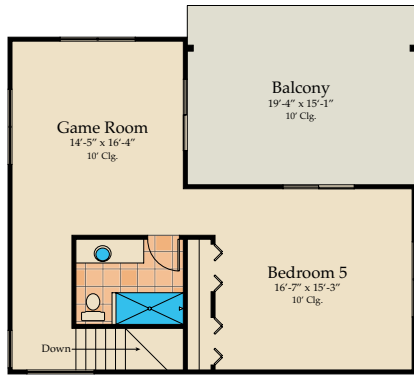

## BELLA AZURE GRAND

5 Bedrooms, 4 Baths, Den, Game Room, 3 Car Garage • 4391 Sq. ft.

## 4,391 Square Feet of Living

First floor living area	3,659
Second floor living area	732
<b>Total living</b>	<b>4,391</b>
Three-car garage	884
Lanai	282
Entry	168
<hr/>	
<b>Total</b>	<b>6,007</b>

Second Floor