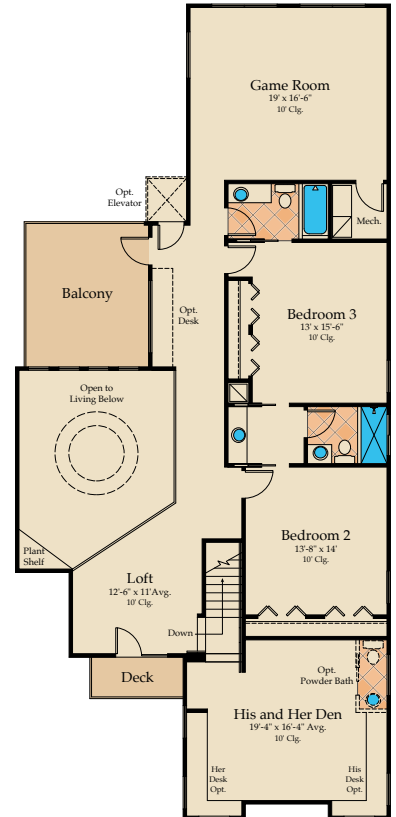

## BELLA SIENA

3 or 4 Bedrooms, 3.5 Baths, Den, Game Room, 3 Car Garage • 4,134 Sq. ft.

Elevation A

Elevation B

# BELLA SIENA

3 or 4 Bedrooms, 3.5 Baths, Den, Game Room, 3 Car Garage • 4,134 Sq. ft.

## 4,134 Square Feet of Living

First floor living area	2,360
Second floor living area	1,774
<b>Total living</b>	<b>4,134</b>
Two-car garage	508
One-car garage	263
Lanai	352
Entry	61
Rear balcony	168
Front Deck	36