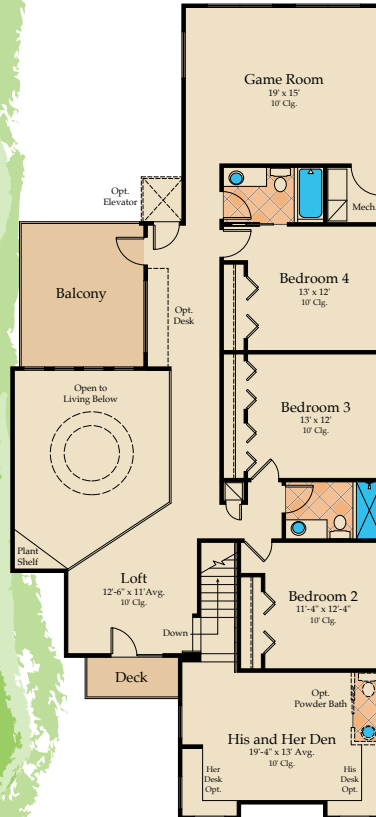

## BELLA SIENA

3 or 4 Bedrooms, 3.5 Baths, Den, Game Room, 3 Car Garage • 4,134 Sq. ft.

Elevation A

Elevation B

# BELLA SIENA

3 or 4 Bedrooms, 3.5 Baths, Den, Game Room, 3 Car Garage • 4,134 Sq. ft.

## 4,134 Square Feet of Living

First floor living area	2,360
Second floor living area	1,774
<b>Total living</b>	<b>4,134</b>
Two-car garage	508
One-car garage	263
Lanai	352
Entry	61
Rear balcony	168
Front Deck	36