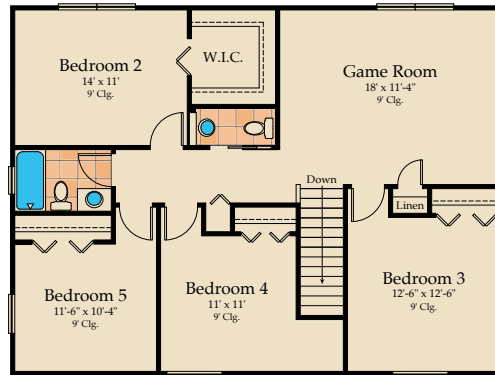

HOMES BY
SOUTHERN
IMAGE

SABRINA

5 Bedrooms, 2 Full Baths, 2 Half Baths, Game Room, 3 Car Garage
2,792 Square Feet of Living

SABRINA

5 Bedrooms, 2 Full Baths, 2 Half Baths, Game Room, 3 Car Garage

2,792 Square Feet of Living

Living area- 1st floor	2,703
Living area- 2nd floor	1,205
Three-car garage	577
Lanai	160
Entry	130
Total	3,659

Second Floor

First Floor

CBC1263086
homesbysouthernimage.com

Floor plans are artist's concepts and subject to change without notice.
Dimensions may vary due to construction tolerances.